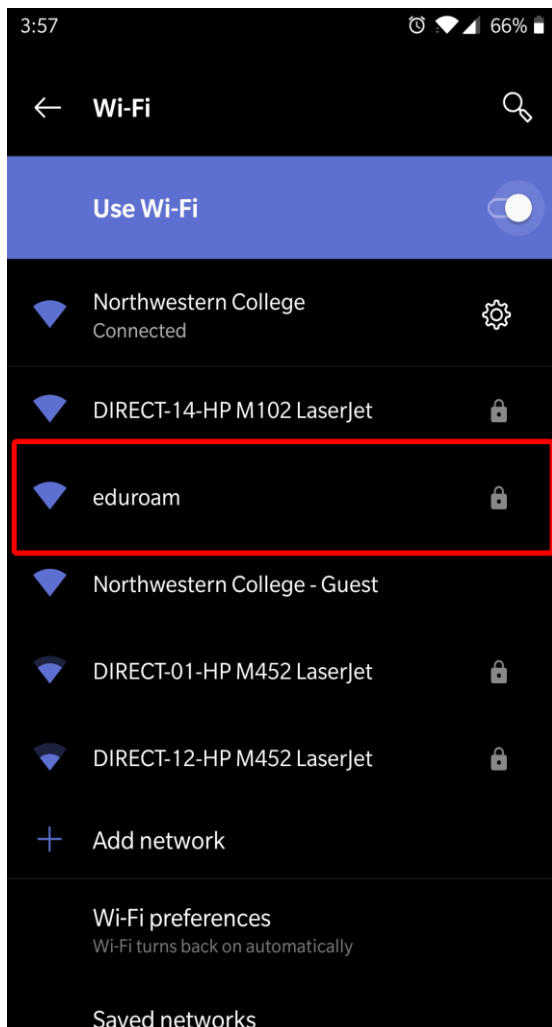

CONNECTING TO EDUROAM ON ANDROID

Step one: Open the wireless network settings on your Android phone and select the eduroam wireless network.

Step two: Make sure PEAP is select for EAP method and enter your username (your.username@nwcsiowa.edu) and campus password. Make sure you include @nwcsiowa.edu with your username.

Step three: Click connect to finish connecting to the eduroam network.

Still having problems connecting?

Call or email the Computing Services help desk at 712-707-7333 or helpdesk@nwcsiowa.edu.