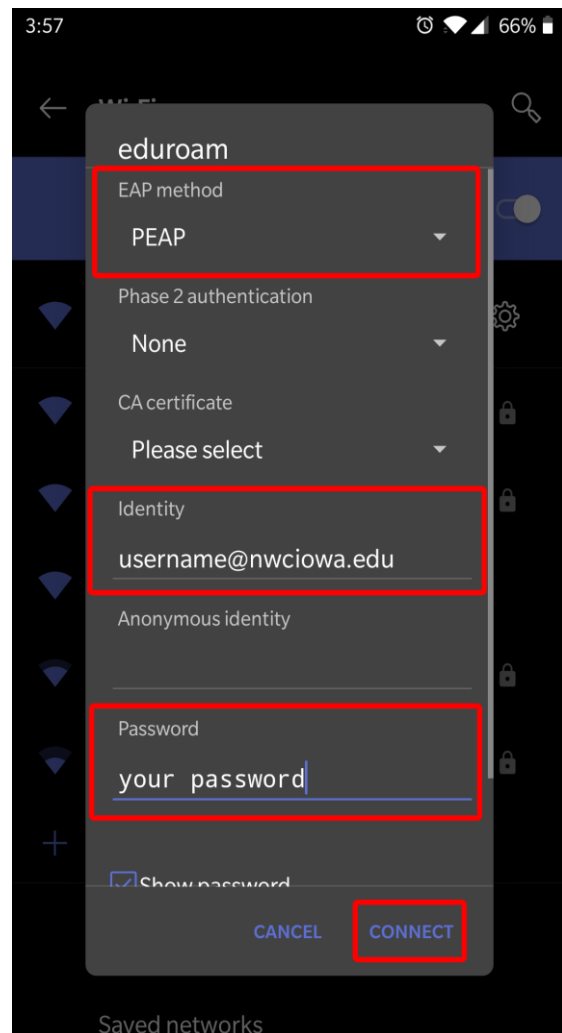

CONNECTING TO EDUROAM ON ANDROID

Step one: Open the wireless network settings on your Android phone and select the eduroam wireless network.

Step two: Make sure PEAP is select for EAP method and enter your username (your.username@nwcsiowa.edu) and campus password. Make sure you include @nwcsiowa.edu with your username.

Step three: Click connect to finish connecting to the eduroam network.

Still having problems connecting?

Call or email the Computing Services help desk at 712-707-7333 or helpdesk@nwcsiowa.edu.