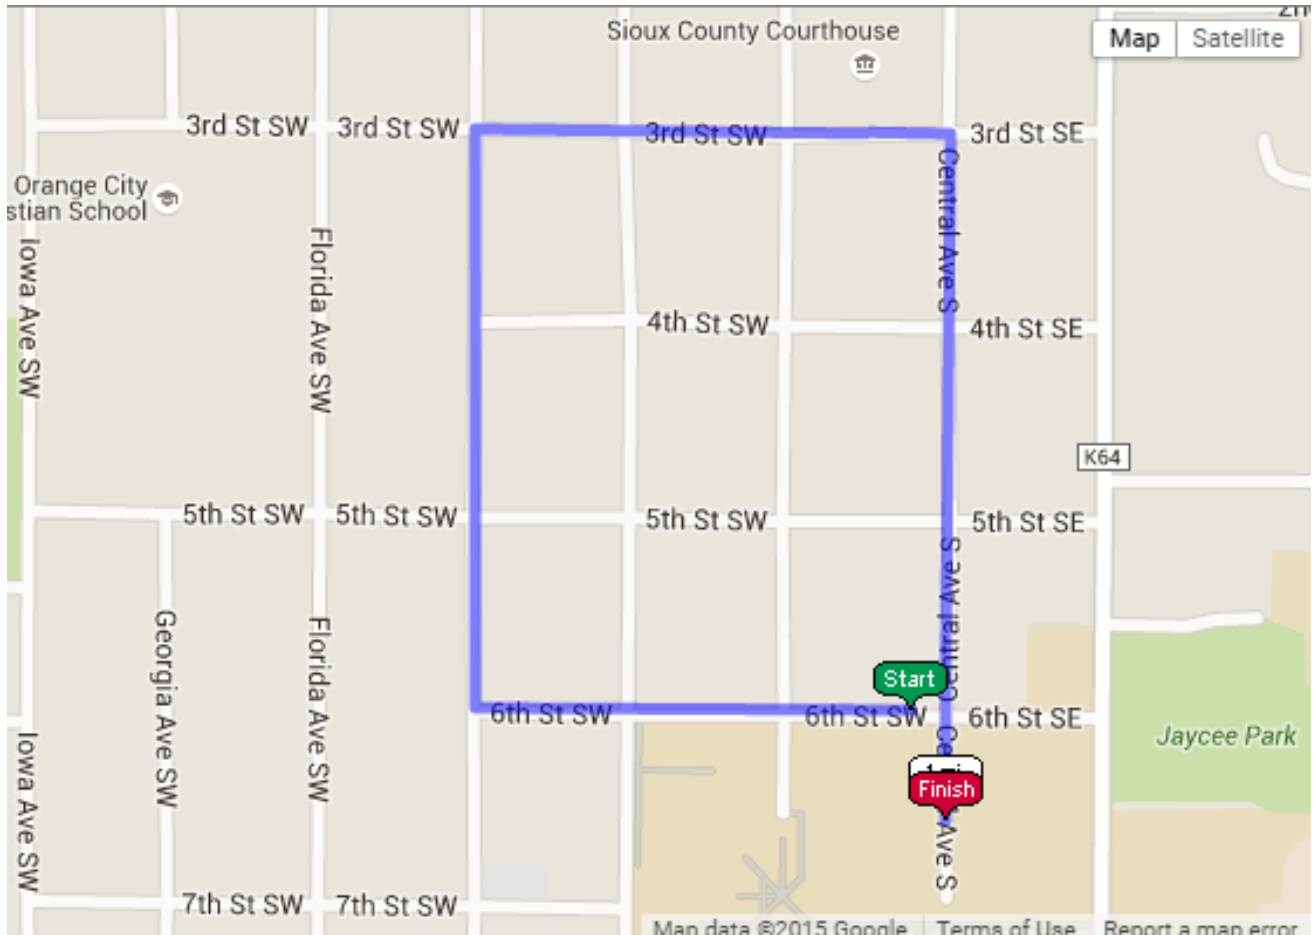

Red Raider Road Race 1 Mile Route

Start – In front of Anderson home on 6th St SW, west of Central Ave SW

Finish – Turn-around between Christ Chapel and Learning Commons at south pair of pillars

Mile walkers should finish on the east side of the boulevard divider (left side as you enter from the N)

View the route online - www.usatf.org/routes/view.asp?rID=570141